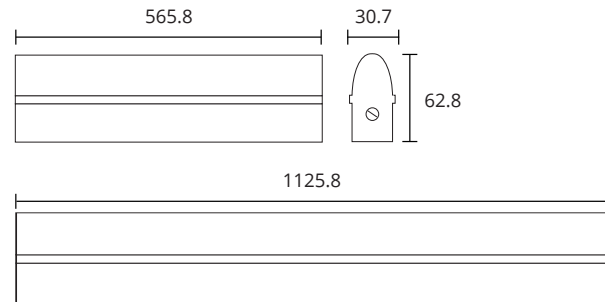

FBLD

BALLAD-LED DIFFUSED BATTEN

Key Features

- L80 B10.
- Rated 70,000 hours.
- CRI>80.
- Dome diffuser.
- Batten range fabricated from 0.7mm zincseal steel with powder coated white finish.
- Suitable for fixing directly to ceiling or may be suspended with chains or rods.

Dimensions

Technical Information

Configuration	Non Dim System Wattage	Combined board output (lm)	Dimensions
1x08W	10.6	1220	565.8
2x08W	22.20	2440	1125.8
1x14W	17.62	2200	565.8
2x14W	34.34	4400	1125.8

Code