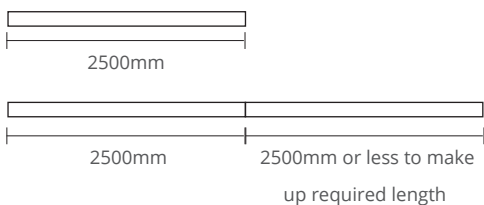

1. IP67 is achieved by using IP67 LED Tape.

Finish colour options

Installation Types

Surface Mounted (S)

Configurations

Standard Length

Angle

Technical Information

	4.8W/m (5)	9.6W/m (10)	14.4W/m (15)	19.2W/m (20)	
Monochrome	CCT				
	2700K / 3000K / 3500K / 4000K / 5000K / 6500K				
	Ingress Protection (IP)				
	IP20/IP67				
CRI>					
90 / 95					
Lumens/m (4000K)		425	850	1275	1700
RGB & SINGLE COLOURS	14.4W/m (14)				
	CCT				
	RGB / Red / Green / Blue / Yellow				
	Ingress Protection (IP)				
IP20/IP67					
CRI>					
-					
Lumens/m		350-410 (RGB)			
RGBW	19.2W/m (19) *		23W/m (23)	30W/m (30)	19.2W/m (20)
	CCT				
	RGBW (3000K/4000K/6000K)				
	Ingress Protection (IP)				
IP20/IP67					
Lumens/m					
-					
Tunable White	19.2W/m (19)		38.4W/m (38)	23W/m (23)	
	CCT				
	2500K-6000K				
	Ingress Protection (IP)				
IP20/IP67		IP20	IP20/IP67		
CRI>					
90		90	90		
Lumens/m		1680	3360	1680	

* LED option has an on-board constant controller IC with inbuilt temperature control.

Photometrics

Accessories

Mounting Channel

Code

Example: V2019 - S0590270DD079 - 2500

Code		Mounting		Power		CRI		CCT		Optics		Driver		Finish		Length	
V2019	V2019, IP20	S	Surface Mounted	05	4.8W/m	90	CRI>90	27	2700K	OD	Opal	D0	Non-Dim	79	Natural Anodised	- XXXX	
V2019IP	V2019, IP65			10	9.6W/m			30	3000K								
				14	14.4W/m			35	3500K		D4						DALI RGBW
				15	14.4W/m			40	4000K		SW						Switch-Dim
				19	19.2W/m			50	5000K		CA						Casambi
				20	19.2W/m			65	6500K		C4						Casambi (TW/ RGB/RGBW)
				23	23W/m			TW	2500K-6000K		T2						Tunable White (DALI/)
				30	30W/m			RGB	RGB								
				38	38.4W/m			RGBW3K	RGBW 3000K								
								RGBW4K	RGBW 4000K								
				RGBW6K	RGBW 6000K												