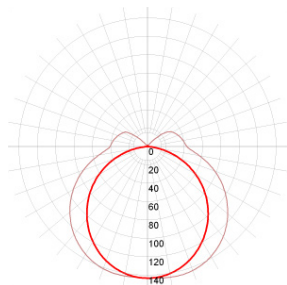

Technical Information

	4.8W/m (5)	9.6W/m (10)	14.4W/m (15)	19.2W/m (20)	
Monochrome	CCT				
	2700K / 3000K / 3500K / 4000K / 5000K / 6500K				
	Ingress Protection (IP)				
	IP20/IP67				
CRI>					
90 / 95					
Lumens/m (4000K)		425	850	1275	1700
RGB & SINGLE COLOURS	14.4W/m (14)				
	CCT				
	RGB / Red / Green / Blue / Yellow				
	Ingress Protection (IP)				
IP20/IP67					
CRI>					
-					
Lumens/m		350-410 (RGB)			
RGBW	19.2W/m (19) *		23W/m (23)	30W/m (30)	19.2W/m (20)
	CCT				
	RGBW (3000K/4000K/6000K)				
	Ingress Protection (IP)				
IP20/IP67					
Lumens/m					
-					
Tunable White	19.2W/m (19)		38.4W/m (38)	23W/m (23)	
	CCT				
	2500K-6000K				
	Ingress Protection (IP)				
IP20/IP67		IP20	IP20/IP67		
CRI>					
90		90	90		
Lumens/m		1680	3360	1680	

* LED option has an on-board constant controller IC with inbuilt temperature control.

Photometrics

Accessories

Mounting Channel

Code

Example: V2019 - S0590270DD079 - 2500

Code		Mounting		Power		CRI		CCT		Optics		Driver		Finish		Length	
V2019	V2019, IP20	S	Surface Mounted	05	4.8W/m	90	CRI>90	27	2700K	OD	Opal	D0	Non-Dim	79	Natural Anodised	- XXXX	
V2019IP	V2019, IP65			10	9.6W/m			30	3000K								
				14	14.4W/m			35	3500K		D4						DALI RGBW
				15	14.4W/m			40	4000K		SW						Switch-Dim
				19	19.2W/m			50	5000K		CA						Casambi
				20	19.2W/m			65	6500K		C4						Casambi (TW/ RGB/RGBW)
				23	23W/m			TW	2500K-6000K		T2						Tunable White (DALI/)
				30	30W/m			RGB	RGB								
				38	38.4W/m			RGBW3K	RGBW 3000K								
								RGBW4K	RGBW 4000K								
				RGBW6K	RGBW 6000K												

FOS Lighting reserve the right to change any data without notification