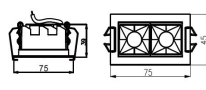

General Lighting

Wall Washer

Accent Lighting

Special clip design

PRODUCT CODE

Example: MG/5/45/40/W/ND

Specifications subject to change without notice.

Product Series	Type	Accessories	Beam Angle	Colour Temperature	Body Colour	Driver				
MG	1	1-Grid/3 Watt	15	27	W	ND				
	2	2-Grid/6 Watt					15°	2700K	White (standard)	Non Dim
	5	5-Grid/ 12 Watt					30°	3000K	Black	
	10	10-Grid/ 22 Watt	45	40	B					
	15	15-Grid/ 35 Watt					45°	4000K		
	10A	10-Grid Angle/ 44 Watt					Transparent Filter*			
	10AD	10-Grid Angle Double/ 70 Watt								
	15A	15-Grid Angle								
	15AD	15-Grid Angle Double								
	5W	5-Grid Wallwasher								
	5WD	5-Grid Wallwasher Double								
	5WT	5-Grid Wallwasher Triple								

*Accessories available with general and accent lighting only, unavailable with wallwasher.

MINI GRID

OPTIONS

Cut-out: 37 x 37mm

Cut-out: 68 x 37mm

Cut-out: 140 x 37mm

Cut-out: 273 x 37mm

Cut-out: 405 x 37mm

Cut-out: 295 x 80mm

Cut-out: 295 x 135mm

Cut-out: 428 x 80mm

MINI GRID

OPTIONS

15AD-Grid

Cut-out: 428 x 135mm

5W-Grid

Cut-out: 140 x 37mm

5WD-Grid

Cut-out: 273 x 37mm

5WT-Grid

Cut-out: 405 x 37mm

MINI GRID

TECHNICAL INFORMATION

Types	Wattage	Beam Angle	Colour Temperature	Luminous Flux
1	3W	15°	2700°K	130lm
			3000°K	144lm
			4000°K	158lm
		30°	2700°K	126lm
			3000°K	140lm
			4000°K	154lm
		45°	2700°K	120lm
			3000°K	133lm
			4000°K	146lm
2	6W	15°	2700°K	303lm
			3000°K	337lm
			4000°K	371lm
		30°	2700°K	291lm
			3000°K	323lm
			4000°K	355lm
		45°	2700°K	310lm
			3000°K	344lm
			4000°K	378lm
5	12W	15°	2700°K	621lm
			3000°K	690lm
			4000°K	759lm
		30°	2700°K	621lm
			3000°K	690lm
			4000°K	759lm
		45°	2700°K	570lm
			3000°K	633lm
			4000°K	690lm
10 / 10A	22W	15°	2700°K	1206lm
			3000°K	1304lm
			4000°K	1474lm
		30°	2700°K	1258lm
			3000°K	1398lm
			4000°K	1538lm
		45°	2700°K	1170lm
			3000°K	1300lm
			4000°K	1430lm