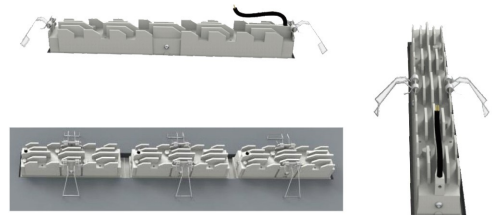

MINI GRID

LED GRID LIGHT

FEATURES

- Special clip design for easy continuous connection.
- OSRAM LEDs.
- White (standard) or Black available.
- 2700°K, 3000°K, and 4000°K.
- 90Ra.
- L70B50 classification, 50,000 hours.
- 3 year warranty.
- 3 SDCM.

General Lighting

Wall Washer

Accent Lighting

Special clip design

PRODUCT CODE

Example: MG/5/45/40/W/ND

Specifications subject to change without notice.

Product Series	Type	Accessories	Beam Angle	Colour Temperature	Body Colour	Driver				
MG	1	1-Grid/3 Watt	15	27	W	ND				
	2	2-Grid/6 Watt					15°	2700K	White (standard)	Non Dim
	5	5-Grid/ 12 Watt					30°	3000K	Black	
	10	10-Grid/ 22 Watt	45	40	B					
	15	15-Grid/ 35 Watt					45°	4000K		
	10A	10-Grid Angle/ 44 Watt					Transparent Filter*			
	10AD	10-Grid Angle Double/ 70 Watt								
	15A	15-Grid Angle								
	15AD	15-Grid Angle Double								
	5W	5-Grid Wallwasher								
	5WD	5-Grid Wallwasher Double								
	5WT	5-Grid Wallwasher Triple								

*Accessories available with general and accent lighting only, unavailable with wallwasher.

MINI GRID

OPTIONS

Cut-out: 37 x 37mm

Cut-out: 68 x 37mm

Cut-out: 140 x 37mm

Cut-out: 273 x 37mm

Cut-out: 405 x 37mm

Cut-out: 295 x 80mm

Cut-out: 295 x 135mm

Cut-out: 428 x 80mm

MINI GRID

OPTIONS

15AD-Grid

Cut-out: 428 x 135mm

5W-Grid