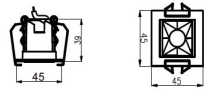

General Lighting

Wall Washer

Accent Lighting

Special clip design

PRODUCT CODE

Example: MG/5/45/40/W/ND

Specifications subject to change without notice.

Product Series	Type	Accessories	Beam Angle	Colour Temperature	Body Colour	Driver				
MG	1	1-Grid/3 Watt	15	27	W	ND				
	2	2-Grid/6 Watt					15°	2700K	White (standard)	Non Dim
	5	5-Grid/ 12 Watt					30°	3000K	Black	
	10	10-Grid/ 22 Watt	45	40	B					
	15	15-Grid/ 35 Watt					45°	4000K		
	10A	10-Grid Angle/ 44 Watt					Transparent Filter*			
	10AD	10-Grid Angle Double/ 70 Watt								
	15A	15-Grid Angle								
	15AD	15-Grid Angle Double								
	5W	5-Grid Wallwasher								
	5WD	5-Grid Wallwasher Double								
	5WT	5-Grid Wallwasher Triple								

*Accessories available with general and accent lighting only, unavailable with wallwasher.

MINI GRID

OPTIONS

Cut-out: 37 x 37mm

Cut-out: 68 x 37mm

Cut-out: 140 x 37mm

Cut-out: 273 x 37mm

Cut-out: 405 x 37mm

Cut-out: 295 x 80mm

Cut-out: 295 x 135mm

Cut-out: 428 x 80mm

MINI GRID

OPTIONS

15AD-Grid

Cut-out: 428 x 135mm

5W-Grid

Cut-out: 140 x 37mm

5WD-Grid

Cut-out: 273 x 37mm

5WT-Grid

Cut-out: 405 x 37mm

MINI GRID

TECHNICAL INFORMATION

Types	Wattage	Beam Angle	Colour Temperature	Luminous Flux
1	3W	15°	2700°K	130lm
			3000°K	144lm
			4000°K	158lm
		30°	2700°K	126lm
			3000°K	140lm
			4000°K	154lm
		45°	2700°K	120lm
			3000°K	133lm
			4000°K	146lm
2	6W	15°	2700°K	303lm
			3000°K	337lm
			4000°K	371lm
		30°	2700°K	291lm
			3000°K	323lm
			4000°K	355lm
		45°	2700°K	310lm
			3000°K	344lm
			4000°K	378lm
5	12W	15°	2700°K	621lm
			3000°K	690lm
			4000°K	759lm
		30°	2700°K	621lm
			3000°K	690lm
			4000°K	759lm
		45°	2700°K	570lm
			3000°K	633lm
			4000°K	690lm
10 / 10A	22W	15°	2700°K	1206lm
			3000°K	1304lm
			4000°K	1474lm
		30°	2700°K	1258lm
			3000°K	1398lm
			4000°K	1538lm
		45°	2700°K	1170lm
			3000°K	1300lm
			4000°K	1430lm