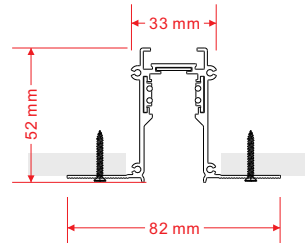

LINEX SYSTEM

LOW VOLTAGE TRACK SYSTEM
LineX 26

Slim Track

Types: Slim
Length: 2 meters
Color: Black

High Track

Types: High
Length: 2 meters
Color: Black

Recessed Adjustable Track

2010X60

Types: Recessed
Length: 2 meters
Color: Black

Recessed Easy Installation Track

2010X40

Types: Recessed
Length: 2 meters
Color: Black