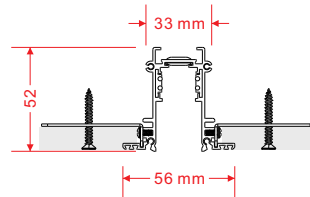

LINEX SYSTEM

LOW VOLTAGE TRACK SYSTEM
LineX 26

Slim Track

Types: Slim
Length: 2 meters
Color: Black

High Track

Types: High
Length: 2 meters
Color: Black

Recessed Adjustable Track

2010X60

Types: Recessed
Length: 2 meters
Color: Black

Recessed Easy Installation Track

2010X40

Types: Recessed
Length: 2 meters
Color: Black