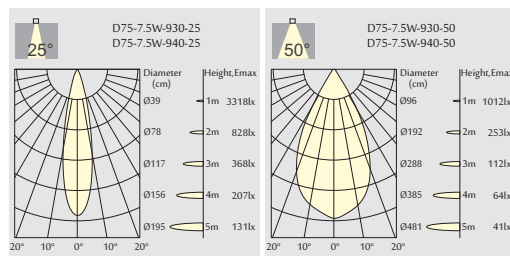

25° Beam

50° Beam

REFLECTOR

Matt

White

Black

D75

3000K
(Standard)

Light distribution for 3000K

7.5W 700 lm-750 lm

Order Information

D75-7.5W 700-750 Lm MODELS (CITIZEN LED)

Code	LED output	Module output	LED Voltage	LED Current	LED Power	System Power	CRI	CCT	BEAM
D75-7.5W-930-25	1000 lm	700 lm	31 V	250 mA	7.5W	9W	90	3000K	25°
D75-7.5W-940-25	1100 lm	750 lm	31 V	250 mA	7.5W	9W	90	4000K	25°
D75-7.5W-930-50	1000 lm	700 lm	31 V	250 mA	7.5W	9W	90	3000K	50°
D75-7.5W-940-50	1100 lm	750 lm	31 V	250 mA	7.5W	9W	90	4000K	50°

11W 900 lm-950 lm

Order Information

D75-11W 900-950 Lm MODELS (CITIZEN LED)

Code	LED output	Module output	LED Voltage	LED Current	LED Power	System Power	CRI	CCT	BEAM
D75-11W-930-25	1300 lm	900 lm	31 V	350 mA	11W	13W	90	3000K	25°
D75-11W-940-25	1400 lm	950 lm	31 V	350 mA	11W	13W	90	4000K	25°
D75-11W-930-50	1300 lm	900 lm	31 V	350 mA	11W	13W	90	3000K	50°
D75-11W-940-50	1400 lm	950 lm	31 V	350 mA	11W	13W	90	4000K	50°