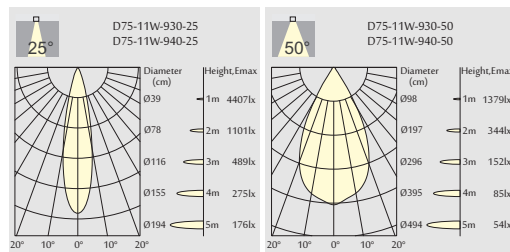

Light distribution for 3000K

7.5W 700 lm-750 lm

Order Information

D75-7.5W 700-750 Lm MODELS (CITIZEN LED)

Code	LED output	Module output	LED Voltage	LED Current	LED Power	System Power	CRI	CCT	BEAM
D75-7.5W-930-25	1000 lm	700 lm	31 V	250 mA	7.5W	9W	90	3000K	25°
D75-7.5W-940-25	1100 lm	750 lm	31 V	250 mA	7.5W	9W	90	4000K	25°
D75-7.5W-930-50	1000 lm	700 lm	31 V	250 mA	7.5W	9W	90	3000K	50°
D75-7.5W-940-50	1100 lm	750 lm	31 V	250 mA	7.5W	9W	90	4000K	50°

11W 900 lm-950 lm

Order Information

D75-11W 900-950 Lm MODELS (CITIZEN LED)

Code	LED output	Module output	LED Voltage	LED Current	LED Power	System Power	CRI	CCT	BEAM
D75-11W-930-25	1300 lm	900 lm	31 V	350 mA	11W	13W	90	3000K	25°
D75-11W-940-25	1400 lm	950 lm	31 V	350 mA	11W	13W	90	4000K	25°
D75-11W-930-50	1300 lm	900 lm	31 V	350 mA	11W	13W	90	3000K	50°
D75-11W-940-50	1400 lm	950 lm	31 V	350 mA	11W	13W	90	4000K	50°