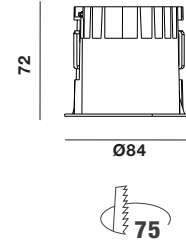

25° Beam

50° Beam

REFLECTOR

Matt

White

Black

D75

3000K
(Standard)