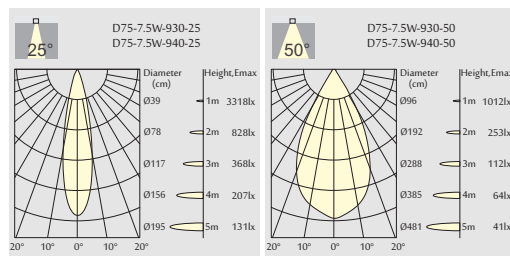

25° Beam 50° Beam

REFLECTOR

Matt White Black

D75

3000K
(Standard)

Light distribution for 3000K

7.5W 700 lm-750 lm

Order Information

D75-7.5W 700-750 Lm MODELS (CITIZEN LED)

Code	LED output	Module output	LED Voltage	LED Current	LED Power	System Power	CRI	CCT	BEAM
D75-7.5W-930-25	1000 lm	700 lm	31 V	250 mA	7.5W	9W	90	3000K	25°
D75-7.5W-940-25	1100 lm	750 lm	31 V	250 mA	7.5W	9W	90	4000K	25°
D75-7.5W-930-50	1000 lm	700 lm	31 V	250 mA	7.5W	9W	90	3000K	50°
D75-7.5W-940-50	1100 lm	750 lm	31 V	250 mA	7.5W	9W	90	4000K	50°

11W 900 lm-950 lm

Order Information

D75-11W 900-950 Lm MODELS (CITIZEN LED)

Code	LED output	Module output	LED Voltage	LED Current	LED Power	System Power	CRI	CCT	BEAM
D75-11W-930-25	1300 lm	900 lm	31 V	350 mA	11W	13W	90	3000K	25°
D75-11W-940-25	1400 lm	950 lm	31 V	350 mA	11W	13W	90	4000K	25°
D75-11W-930-50	1300 lm	900 lm	31 V	350 mA	11W	13W	90	3000K	50°
D75-11W-940-50	1400 lm	950 lm	31 V	350 mA	11W	13W	90	4000K	50°