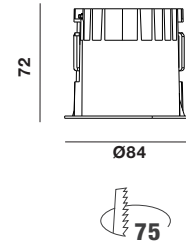

25° Beam 50° Beam

REFLECTOR

Matt White Black

D75

3000K
(Standard)

Light distribution for 3000K

7.5W 700 lm-750 lm

Order Information