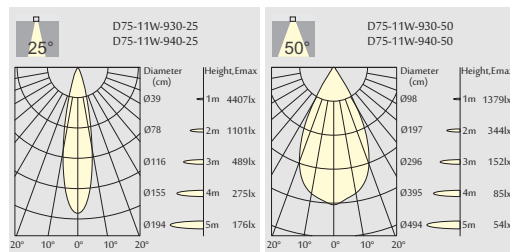

25° Beam 50° Beam

REFLECTOR

Matt White Black

D75

3000K
(Standard)

Light distribution for 3000K

7.5W 700 lm-750 lm

Order Information

D75-7.5W 700-750 Lm MODELS (CITIZEN LED)

Code	LED output	Module output	LED Voltage	LED Current	LED Power	System Power	CRI	CCT	BEAM
D75-7.5W-930-25	1000 lm	700 lm	31 V	250 mA	7.5W	9W	90	3000K	25°
D75-7.5W-940-25	1100 lm	750 lm	31 V	250 mA	7.5W	9W	90	4000K	25°
D75-7.5W-930-50	1000 lm	700 lm	31 V	250 mA	7.5W	9W	90	3000K	50°
D75-7.5W-940-50	1100 lm	750 lm	31 V	250 mA	7.5W	9W	90	4000K	50°

11W 900 lm-950 lm

Order Information

D75-11W 900-950 Lm MODELS (CITIZEN LED)

Code	LED output	Module output	LED Voltage	LED Current	LED Power	System Power	CRI	CCT	BEAM
D75-11W-930-25	1300 lm	900 lm	31 V	350 mA	11W	13W	90	3000K	25°
D75-11W-940-25	1400 lm	950 lm	31 V	350 mA	11W	13W	90	4000K	25°
D75-11W-930-50	1300 lm	900 lm	31 V	350 mA	11W	13W	90	3000K	50°
D75-11W-940-50	1400 lm	950 lm	31 V	350 mA	11W	13W	90	4000K	50°