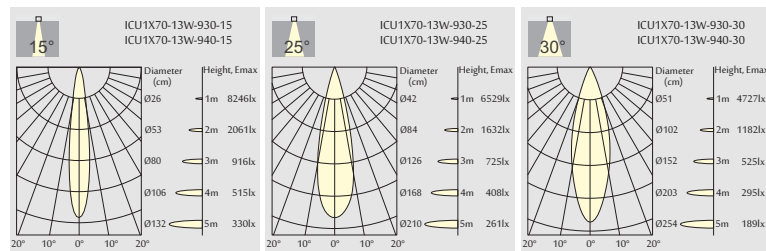

non DIM
phase DIM
1-10V
DALI

ICU1X70

LENS

15°Beam 25°Beam 30°Beam

TRIM

White

Black

DECORATION RING

Black

White

Gold

Light distribution for 3000K

13W 1200 lm-1300 lm

Order Information

ICU1X70-13W 1200 Lm MODELS		(CITIZEN LED)							
Code	LED output	Downlight output	LED Voltage	LED Current	LED Power	System Power	CRI	CCT	BEAM
ICU1X70-13W-930-15	1500 lm	1200 lm	36 V	350 mA	13 W	15 W	90	3000K	15°
ICU1X70-13W-940-15	1600 lm	1300 lm	36 V	350 mA	13 W	15 W	90	4000K	15°
ICU1X70-13W-930-25	1500 lm	1200 lm	36 V	350 mA	13 W	15 W	90	3000K	25°
ICU1X70-13W-940-25	1600 lm	1300 lm	36 V	350 mA	13 W	15 W	90	4000K	25°
ICU1X70-13W-930-30	1500 lm	1200 lm	36 V	350 mA	13 W	15 W	90	3000K	30°
ICU1X70-13W-940-30	1600 lm	1300 lm	36 V	350 mA	13 W	15 W	90	4000K	30°

18 W 1600lm-1700lm

Order Information

ICU1X70-18W 1600 Lm MODELS

(CITIZEN LED)

Code	LED output	Module output	CD	LED Power	System Power	CRI	CCT	BEAM
ICU1X70-18W-930-15	2000 lm	1600 lm	9709cd	18 W	21 W	90	3000K	15°
ICU1X70-18W-940-15	2100 lm	1700 lm	10616 cd	18 W	21 W	90	4000K	15°
ICU1X70-18W-930-25	2000 lm	1600 lm	8624 cd	18 W	21 W	90	3000K	25°
ICU1X70-18W-940-25	2100 lm	1700 lm	9494 cd	18 W	21 W	90	4000K	25°
ICU1X70-18W-930-30	2000 lm	1600 lm	5939 cd	18 W	21 W	90	3000K	30°
ICU1X70-18W-940-30	2100 lm	1700 lm	6837 cd	18 W	21 W	90	4000K	30°