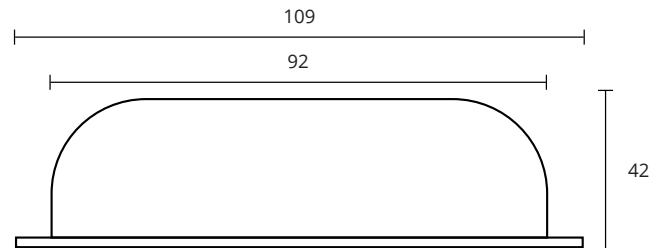

## Key Features

- 50,000 hrs.
- IP54 from below.
- IC Certification.
- Low depth downlight of 42mm in a fixed format.
- Lamp consumption of 12W (total system 13 Watts).
- 90 degree beam distribution.
- Frosted acrylic lens with matt white finish.
- Complete with flex and plug.
- Dimmable.

## Dimensions