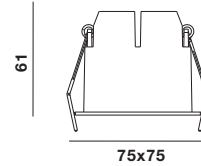

60°Beam

REFLECTOR

Matt

White

Black

DS65

3000K
(Standard)

Light distribution for 3000K