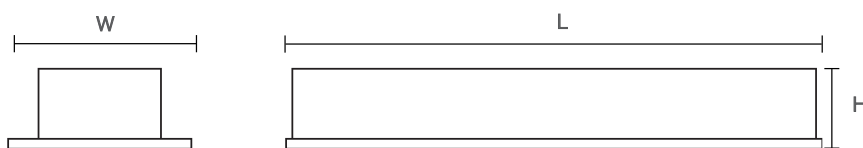

Dimensions

Code

VXA / 17 / 12X3 / 3K / 80 / MS / DA

Product Series		Wattage		Dimensions		CCT		CRI		Accessories		Driver	
VXA	Voxel Air (Return)	11	10.5 Watts	6x3	590mm x 290mm	3K	3000K	80	CRI>80	PF MS	Plaster Frame Motion Sensor	ND	Non-Dimmable
VXG	Voxel Grid	17	16.5 Watts	12x3	1190mm x 290mm	4K	4000K	90	(Standard) CRI>90			DA	DALI-Dimmable
		18	18 Watts	CU Custom (Specify Size)		5K	5000K					CA	Casambi
		19	19 Watts									EM	Maintained Emergency
		21	20.5 Watts									SD	Switch-Dim
		28	27.5 Watts										
		30	30 Watts