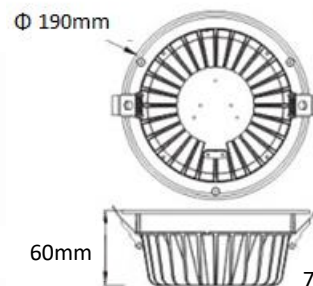

LED DOWNLIGHT – COB Series

- Φ 100mm
- Φ 130mm
- Φ 150mm
- Φ 170mm
- Φ 210mm

Technical Details

Mounting:	Recessed										
Light Source:	COB LED										
Power:	12W, 15W, 20W, 25W, 35W										
CCT:	3000K, 4000K, 5000K, 5700K										
CRI:	>90										
Lumen:	<table border="0" style="display: inline-table; vertical-align: middle;"> <tr> <td>12W</td> <td>1050 lm</td> </tr> <tr> <td>15W</td> <td>1320 lm</td> </tr> <tr> <td>20W</td> <td>1760 lm</td> </tr> <tr> <td>25W</td> <td>2200 lm</td> </tr> <tr> <td>35W</td> <td>3080 lm</td> </tr> </table>	12W	1050 lm	15W	1320 lm	20W	1760 lm	25W	2200 lm	35W	3080 lm
12W	1050 lm										
15W	1320 lm										
20W	1760 lm										
25W	2200 lm										
35W	3080 lm										
Beam Angle:	55°, 100°										
Dimming Options:	Phase dimming, DALI, 1-10V										
IP Rate:	IP54										
Trim Color:	White / Black										
Order Code:											

CCD3-12W-E

CCD4-15W-E

CCD5-20W-E

CCD6-25W-E

CCD8-35W-E

Cutout Φ	12W	15W	20W	25W	35W
100~105mm	CCD3-12W-E	-	-	-	-
130~135mm	-	CCD4-15W-E	-	-	-
145~150mm	-	-	CCD5-20W-E	-	-
165~180mm	-	-	-	CCD6-25W-E	-
200~220mm	-	-	-	-	CCD8-35W-E