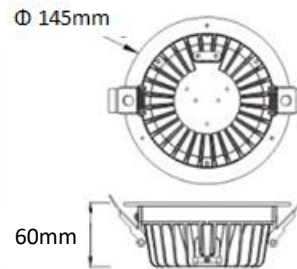

LED DOWNLIGHT – COB Series

- Φ 100mm
- Φ 130mm
- Φ 150mm
- Φ 170mm
- Φ 210mm

Technical Details

Mounting:	Recessed										
Light Source:	COB LED										
Power:	12W, 15W, 20W, 25W, 35W										
CCT:	3000K, 4000K, 5000K, 5700K										
CRI:	>90										
Lumen:	<table border="0" style="display: inline-table; vertical-align: middle;"> <tr> <td>12W</td> <td>1050 lm</td> </tr> <tr> <td>15W</td> <td>1320 lm</td> </tr> <tr> <td>20W</td> <td>1760 lm</td> </tr> <tr> <td>25W</td> <td>2200 lm</td> </tr> <tr> <td>35W</td> <td>3080 lm</td> </tr> </table>	12W	1050 lm	15W	1320 lm	20W	1760 lm	25W	2200 lm	35W	3080 lm
12W	1050 lm										
15W	1320 lm										
20W	1760 lm										
25W	2200 lm										
35W	3080 lm										
Beam Angle:	55°, 100°										
Dimming Options:	Phase dimming, DALI, 1-10V										
IP Rate:	IP54										
Trim Color:	White / Black										
Order Code:											

CCD3-12W-E

CCD4-15W-E

CCD5-20W-E

CCD6-25W-E

CCD8-35W-E

Cutout Φ	12W	15W	20W	25W	35W
100~105mm	CCD3-12W-E	-	-	-	-
130~135mm	-	CCD4-15W-E	-	-	-
145~150mm	-	-	CCD5-20W-E	-	-
165~180mm	-	-	-	CCD6-25W-E	-
200~220mm	-	-	-	-	CCD8-35W-E