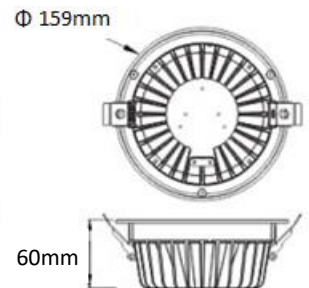

LED DOWNLIGHT – COB Series

- Φ 100mm
- Φ 130mm
- Φ 150mm
- Φ 170mm
- Φ 210mm

Technical Details

Mounting:	Recessed										
Light Source:	COB LED										
Power:	12W, 15W, 20W, 25W, 35W										
CCT:	3000K, 4000K, 5000K, 5700K										
CRI:	>90										
Lumen:	<table border="0" style="display: inline-table; vertical-align: middle;"> <tr> <td>12W</td> <td>1050 lm</td> </tr> <tr> <td>15W</td> <td>1320 lm</td> </tr> <tr> <td>20W</td> <td>1760 lm</td> </tr> <tr> <td>25W</td> <td>2200 lm</td> </tr> <tr> <td>35W</td> <td>3080 lm</td> </tr> </table>	12W	1050 lm	15W	1320 lm	20W	1760 lm	25W	2200 lm	35W	3080 lm
12W	1050 lm										
15W	1320 lm										
20W	1760 lm										
25W	2200 lm										
35W	3080 lm										
Beam Angle:	55°, 100°										
Dimming Options:	Phase dimming, DALI, 1-10V										
IP Rate:	IP54										
Trim Color:	White / Black										
Order Code:											

CCD3-12W-E

CCD4-15W-E

CCD5-20W-E

CCD6-25W-E

CCD8-35W-E

Cutout Φ	12W	15W	20W	25W	35W
100~105mm	CCD3-12W-E	-	-	-	-
130~135mm	-	CCD4-15W-E	-	-	-
145~150mm	-	-	CCD5-20W-E	-	-
165~180mm	-	-	-	CCD6-25W-E	-
200~220mm	-	-	-	-	CCD8-35W-E