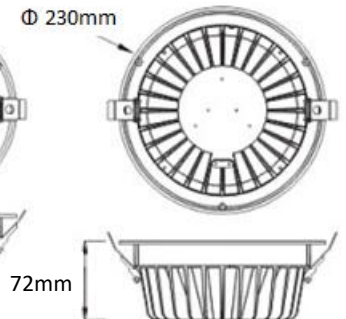

LED DOWNLIGHT – COB Series

- Φ 100mm
- Φ 130mm
- Φ 150mm
- Φ 170mm
- Φ 210mm

Technical Details

Mounting:	Recessed										
Light Source:	COB LED										
Power:	12W, 15W, 20W, 25W, 35W										
CCT:	3000K, 4000K, 5000K, 5700K										
CRI:	>90										
Lumen:	<table border="0" style="display: inline-table; vertical-align: middle;"> <tr> <td>12W</td> <td>1050 lm</td> </tr> <tr> <td>15W</td> <td>1320 lm</td> </tr> <tr> <td>20W</td> <td>1760 lm</td> </tr> <tr> <td>25W</td> <td>2200 lm</td> </tr> <tr> <td>35W</td> <td>3080 lm</td> </tr> </table>	12W	1050 lm	15W	1320 lm	20W	1760 lm	25W	2200 lm	35W	3080 lm
12W	1050 lm										
15W	1320 lm										
20W	1760 lm										
25W	2200 lm										
35W	3080 lm										
Beam Angle:	55°, 100°										
Dimming Options:	Phase dimming, DALI, 1-10V										
IP Rate:	IP54										
Trim Color:	White / Black										
Order Code:											

CCD3-12W-E

CCD4-15W-E

CCD5-20W-E

CCD6-25W-E

CCD8-35W-E

Cutout Φ	12W	15W	20W	25W	35W
100~105mm	CCD3-12W-E	-	-	-	-
130~135mm	-	CCD4-15W-E	-	-	-
145~150mm	-	-	CCD5-20W-E	-	-
165~180mm	-	-	-	CCD6-25W-E	-
200~220mm	-	-	-	-	CCD8-35W-E