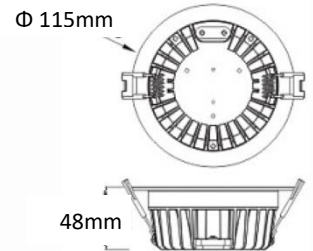

LED DOWNLIGHT – COB Series

- Φ 100mm
- Φ 130mm
- Φ 150mm
- Φ 170mm
- Φ 210mm

Technical Details

Mounting:	Recessed										
Light Source:	COB LED										
Power:	12W, 15W, 20W, 25W, 35W										
CCT:	3000K, 4000K, 5000K, 5700K										
CRI:	>90										
Lumen:	<table border="0" style="display: inline-table; vertical-align: middle;"> <tr> <td>12W</td> <td>1050 lm</td> </tr> <tr> <td>15W</td> <td>1320 lm</td> </tr> <tr> <td>20W</td> <td>1760 lm</td> </tr> <tr> <td>25W</td> <td>2200 lm</td> </tr> <tr> <td>35W</td> <td>3080 lm</td> </tr> </table>	12W	1050 lm	15W	1320 lm	20W	1760 lm	25W	2200 lm	35W	3080 lm
12W	1050 lm										
15W	1320 lm										
20W	1760 lm										
25W	2200 lm										
35W	3080 lm										
Beam Angle:	55°, 100°										
Dimming Options:	Phase dimming, DALI, 1-10V										
IP Rate:	IP54										
Trim Color:	White / Black										
Order Code:											

CCD3-12W-E

CCD4-15W-E

CCD5-20W-E

CCD6-25W-E

CCD8-35W-E

Cutout Φ	12W	15W	20W	25W	35W
100~105mm	CCD3-12W-E	-	-	-	-
130~135mm	-	CCD4-15W-E	-	-	-
145~150mm	-	-	CCD5-20W-E	-	-
165~180mm	-	-	-	CCD6-25W-E	-
200~220mm	-	-	-	-	CCD8-35W-E