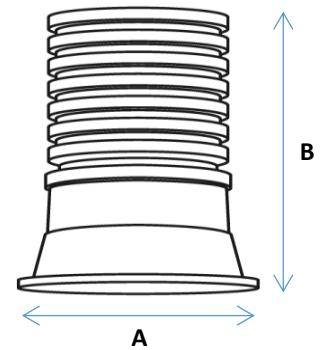

### Technical Details

Mounting:	Recessed
Light Source:	COB LED
Power:	5W, 7W, 9W
CCT:	3000K
CRI:	>90
Lumen:	5W >300 lm 7W >420 lm 9W >540 lm
Beam Angle:	15°, 24°
Dimming Options:	TBC
Lifetime:	50,000 hrs (L70)
IP Rate:	IP20
Trim Color:	White / Black

Dimensions (mm)	A	B
MD35	40	63
MD50	59	88
MD65	75	106

Ordering Code:	Cutout	5W	7W	9W
	34mm	MD35-5W	-	-
	54mm	-	MD50-7W	-
	66mm	-	-	MD65-9W