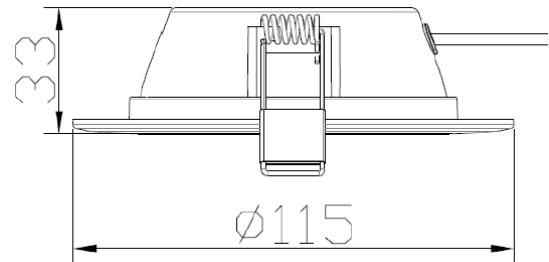

Non Dim Wattage	Colour Temperature	Lumens
7.8W	3000K	800
7.8W	4000K	810
7.8W	6500K	810

SPECIFICATIONS

Dimensions (mm)

Diameter	115
Depth	33

PRODUCT CODE

Example code: CLD/30/W

Specifications subject to change without notice.