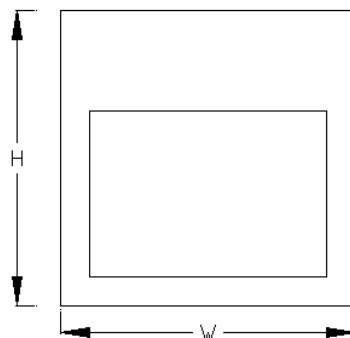

### Specifications

Height (H)	205mm
Width (W)	205mm
Depth Of Body	57mm
Cutout	190mmx165mm