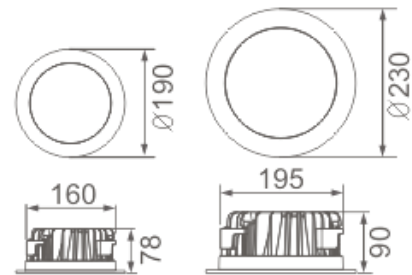

VELD

FIXED RECESSED LED DOWNLIGHT

FEATURES

- 5 year warranty.
- 50,000 hrs.
- IP54 weatherproof.
- Opal polycarbonate diffuser.
- IC Certification.
- CRI Rating ≥80.
- 160mm and 195mm cutout size.
- LED consumptions of 12W, 18W, 25W and 35W.
- 90 degree beam angle.
- Complete with 1.2m flex and plug.
- Dimmable.
- Lumens:

12W	3000K - 1100lm
	4000K - 1200lm
18W	3000K - 1650lm
	4000K - 1800lm
25W	3000K - 2000lm.
	4000K - 2200lm.
35W	3000K - 3000lm.
	4000K - 3300lm.

SPECIFICATIONS

Dimensions (mm)

Wattage	12W	18W	25W	35W
Diameter	190/230	190/230	190	230
Depth	78/90	78/90	78	90
Cut Out	160/195	160/195	160	195

PRODUCT CODE

Example code: VELD/25/30/W

Specifications subject to change without notice.

Product Series	Wattage/Dimensions	LED Type	Finish
VELD	12/190 12W - 190mm	30 3000K	W White
	12/230 12W - 230mm	40 4000K	
	18/190 18W - 190mm		
	18/230 18W - 230mm		
	25 25W - 190mm		
	35 35W - 230mm		