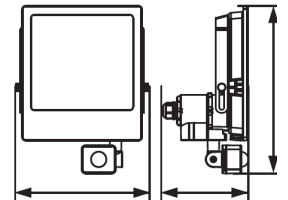

KAI

LED FLOODLIGHT

FEATURES

- L70 B50.
- Rated 50,000 hours.
- 5000K.
- 5 year warranty.
- Sensor version available as KAI-S.
- IP65.
- IK08.
- CRI ≥80.
- Corrosion and UV resistant polycarbonate housing.
- 100° beam angle.
- High efficiency SMD LED.
- Complete with 1.5m flex and plug.
- Lumen output:
 - 24W - 2640lm.
 - 45W - 5000lm.
 - 85W - 10,000lm.

KAI-S

KAI

KAI-S (24W vers)

SPECIFICATIONS

KAI Dimensions (mm)

	24W	45W	85W
Length	187	229	326
Width	197	197	297
Height	43	48	62

KAI-S Dimensions (mm)

Length	242	250
Width	197	197
Height	128	128