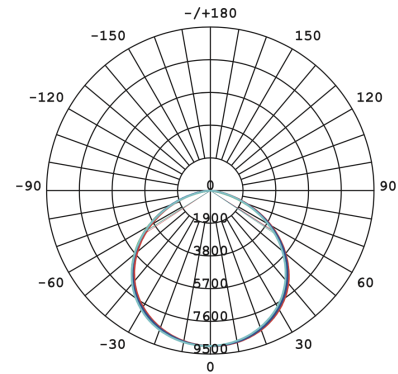

ONYX 2

LED HIGHBAY

FEATURES

- L70 B50
- Available in 4000K and 5000K.
- IP65.
- IK08.
- CRI ≥80.
- 5 year warranty.
- Wattage options:
 - 165W switchable to 165W, 125W, 115W, 90W and 80W (13500lm-27200lm).
 - 150W switchable to 150W, 125W, 100W, 90W and 70W (22500lm-10500lm).
- Black Body.
- 110° Beam Angle.
- Complete with 1.5m flex and plug.
- 0-10V dimmable.

PRODUCT CODE

Example code: ONYX2/165/50

Specifications subject to change without notice.

Product Series	Wattage	Colour Temperature
ONYX2	165 165W/125W/115W/90W/80W	40 4000K
	150 150W/125W/100W/90W/70W	50 5000K