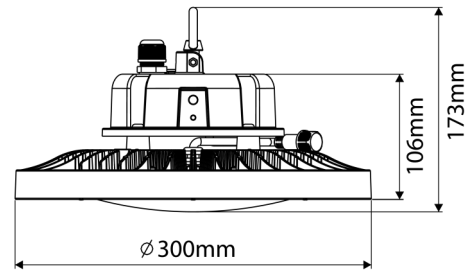

ONYX 2

LED HIGHBAY

FEATURES

- L70 B50
- Available in 4000K and 5000K.
- IP65.
- IK08.
- CRI ≥80.
- 5 year warranty.
- Wattage options:
 - 165W switchable to 165W, 125W, 115W, 90W and 80W (13500lm-27200lm).
 - 150W switchable to 150W, 125W, 100W, 90W and 70W (22500lm-10500lm).
- Black Body.
- 110° Beam Angle.
- Complete with 1.5m flex and plug.
- 0-10V dimmable.