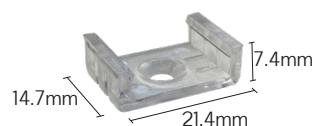

Key Features

- Even light distribution
- Complies with relevant Australian Standards
- Diverse possibilities
- Small and compact with the envelope size 17mm x 7mm
- Remote Driver
- IP65 rated LED strip available on request

Compliance

*Cyanosis compliant on request

Colour Options

Code

Example:

V1707-S0590270DDO10-2400

Product Code	Mounting	Power #	CRI	CCT	Optics	Driver	Finish	Length
V1707	S - Surface Mount	05 - 4.8 W/m (338 lm/m) 10 - 9.6 W/m (676 lm/m) 15 - 14.4 W/m (1014 lm/m)	90 - CRI>90 95 - CRI>95	27 - 2700K 30 - 3000K 35 - 3500K 40 - 4000K 50 - 5000K 65 - 6500K TW - 2700-6500K RGB RGBW4K RGBW3K	OD - Opal	DO - Non-Dim DA - Dali-Dim SW - Switch-Dim CA - Casambi T2 - Tunable White	10 - Black 11 - White 75 - Grey 79 - Anodised CU - Custom	- xxxx mm

Luminous flux figures based on Opal, 4000K, CRI>90 version

Mounting

Surface Mounted (S)

Mounting Clip

Dimensions